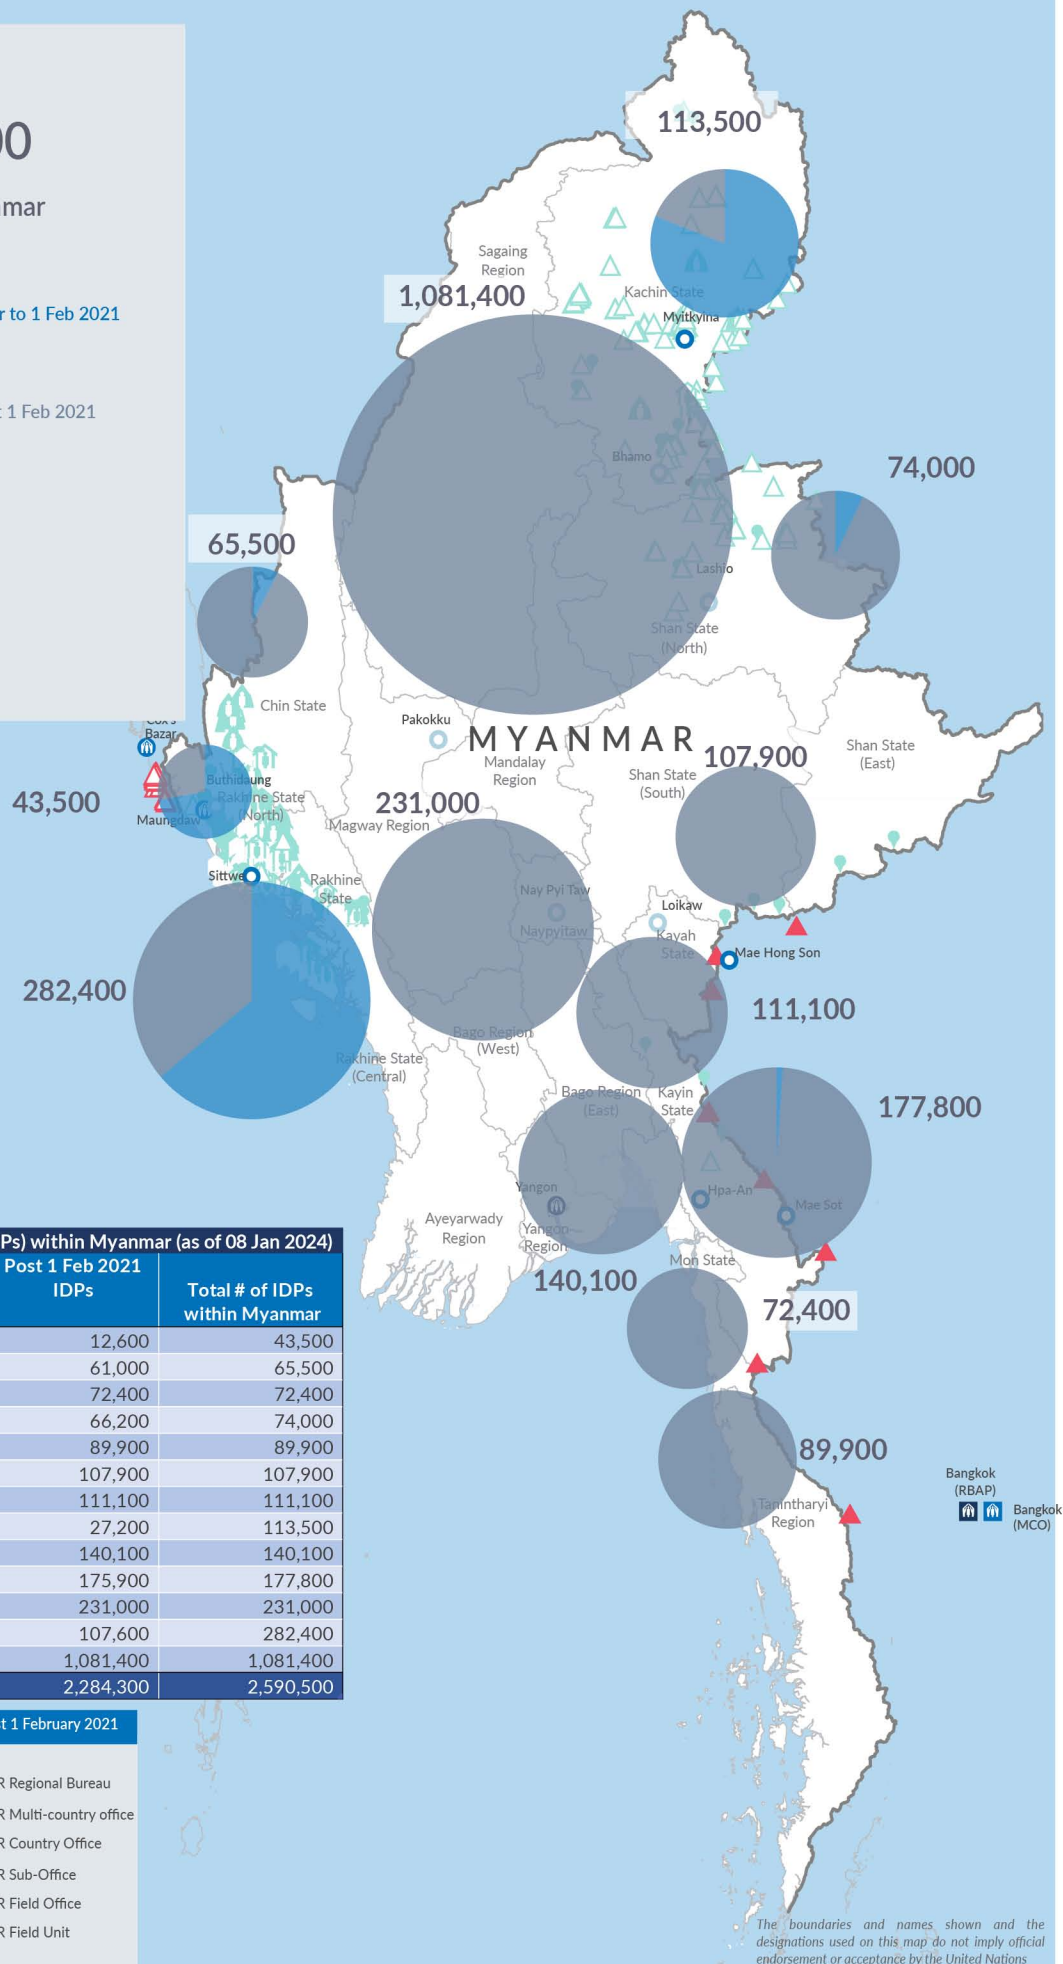

Key figures

Estimated # of IDPs → 2,284,300

Estimated # of displaced to neighbouring countries → 60,500

Source : UN in Myanmar

Estimated displacement figures by Month

*100,900 persons are displaced by armed conflict in neighbouring Kayah State while 7,000 persons are displaced by inter-EAO conflict between SSPP and RCSS.

Estimated displacement to neighbouring countries since 1 February 2021, who remain displaced (rounded to the nearest hundred)

- IDP unplanned settlement (pre-1 Feb 2021)
- IDP Center (pre-1 Feb 2021)
- IDP spontaneous location (pre-1 Feb 2021)
- IDP planned settlement (pre-1 Feb 2021)
- Temporary shelter for displaced people from Myanmar
- Refugee, planned settlement
- States/Provinces with new arrivals
- UNHCR Regional Bureau
- UNHCR Multi-country office
- UNHCR Country Office
- UNHCR Sub-Office
- UNHCR Field Office
- UNHCR Field Unit
- International boundaries

Key figures

2,590,500

Estimated total IDPs within Myanmar

306,200
 Estimated # of IDPs displaced prior to 1 Feb 2021
(As of 30 Jun, 2023)

2,284,300
 Estimated # of IDPs displaced post 1 Feb 2021
(As of 08 Jan, 2024)
 Prior to 1 Feb 2021

 Post 1 Feb 2021

Source : UN in Myanmar

Estimated total internally displaced person (IDPs) within Myanmar (as of 08 Jan 2024)

State/Region	Prior to 1 Feb 2021 IDPs	Post 1 Feb 2021 IDPs	Total # of IDPs within Myanmar
Rakhine State (North)	30,900	12,600	43,500
Chin State	4,500	61,000	65,500
Mon State	-	72,400	72,400
Shan State (North)	7,800	66,200	74,000
Tanintharyi Region	-	89,900	89,900
Shan State (South)	-	107,900	107,900
Kayah State	-	111,100	111,100
Kachin State	86,300	27,200	113,500
Bago Region (East)	-	140,100	140,100
Kayin State	1,900	175,900	177,800
Magway Region	-	231,000	231,000
Rakhine State (Central)	174,800	107,600	282,400
Sagaing Region	-	1,081,400	1,081,400
Grand Total	306,200	2,284,300	2,590,500