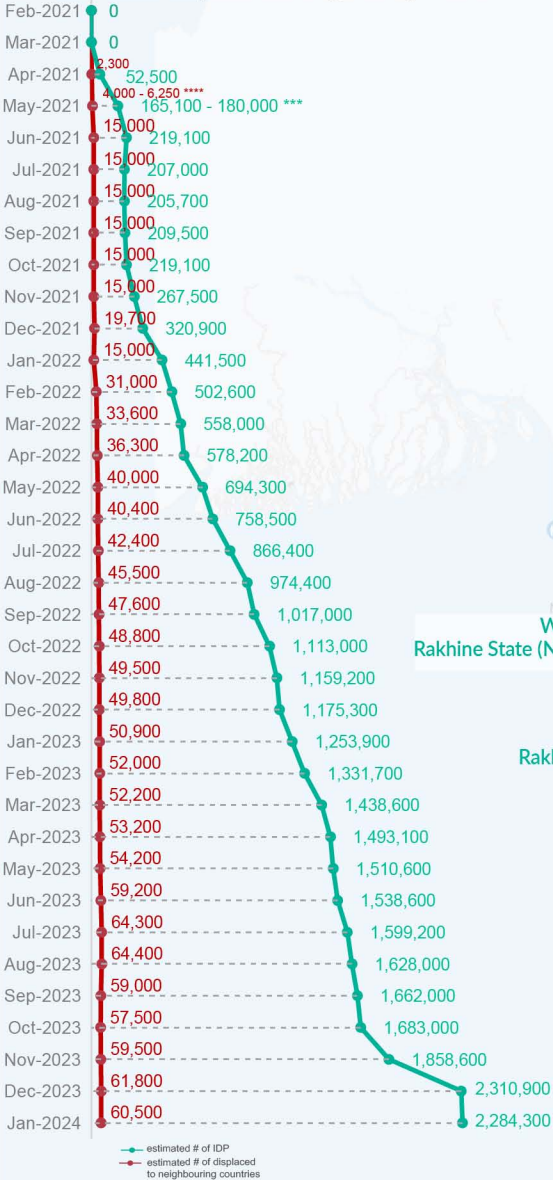

Key figures

Estimated # of IDPs → 2,284,300

Estimated # of displaced to neighbouring countries → 60,500

Source : UN in Myanmar

Estimated displacement figures by Month

*100,900 persons are displaced by armed conflict in neighbouring Kayah State while 7,000 persons are displaced by inter-EAO conflict between SSPP and RCSS.

**UN Estimates

***Estimates by Tak Border Command Center (TBCC)

Estimated internal displacement within Myanmar since 1 February 2021 (rounded to the nearest hundred)

Estimated displacement to neighbouring countries since 1 February 2021, who remain displaced (rounded to the nearest hundred)

- IDP unplanned settlement (pre-1 Feb 2021)
- IDP Center (pre-1 Feb 2021)
- IDP spontaneous location (pre-1 Feb 2021)
- IDP planned settlement (pre-1 Feb 2021)
- Temporary shelter for displaced people from Myanmar
- Refugee, planned settlement
- States/Provinces with new arrivals
- UNHCR Regional Bureau
- UNHCR Multi-country office
- UNHCR Country Office
- UNHCR Sub-Office
- UNHCR Field Office
- UNHCR Field Unit
- International boundaries